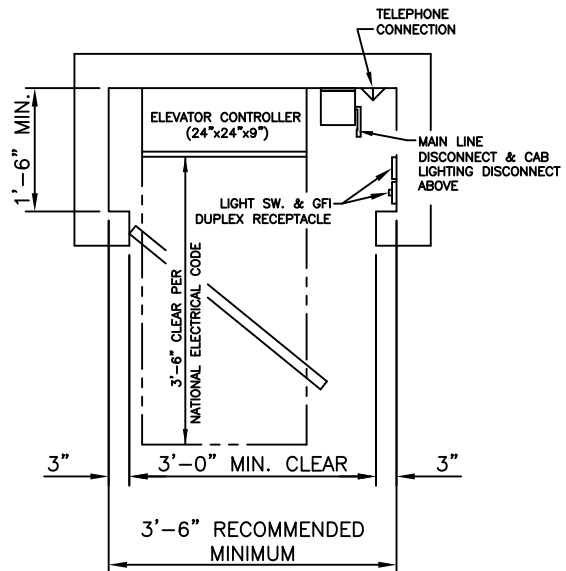

TYPICAL MACHINE ROOM LAYOUT

ALTERNATE MACHINE ROOM LAYOUT

Machine Rooms

Custom Elevator Mfg. Co., Inc.
5191 Stump Road
Plumsteadville, PA 18949
Toll Free: 888-443-2800
Fax: 215-766-3385

**CABLE DRIVE
RESIDENTIAL ELEVATOR**