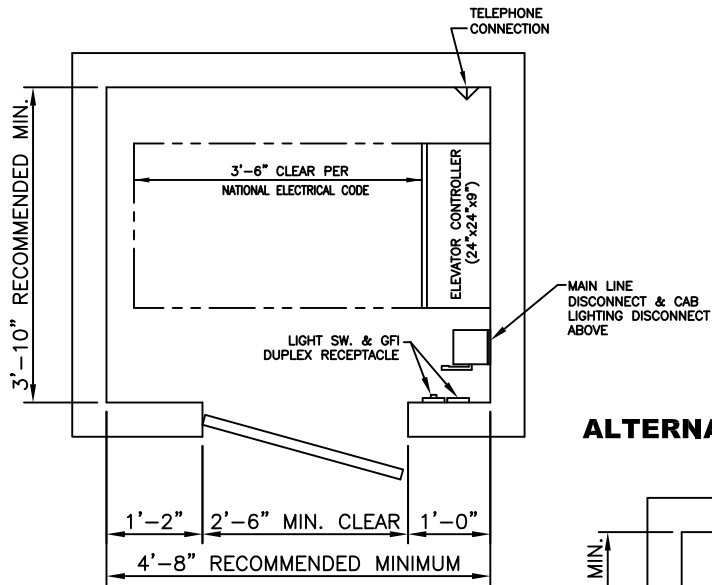

TYPICAL MACHINE ROOM LAYOUT

ALTERNATE MACHINE ROOM LAYOUT

Machine Rooms

Custom Elevator Mfg. Co., Inc.
5191 Stump Road
Plumsteadville, PA 18949
Toll Free: 888-443-2800
Fax: 215-766-3385

**CABLE DRIVE
RESIDENTIAL ELEVATOR**